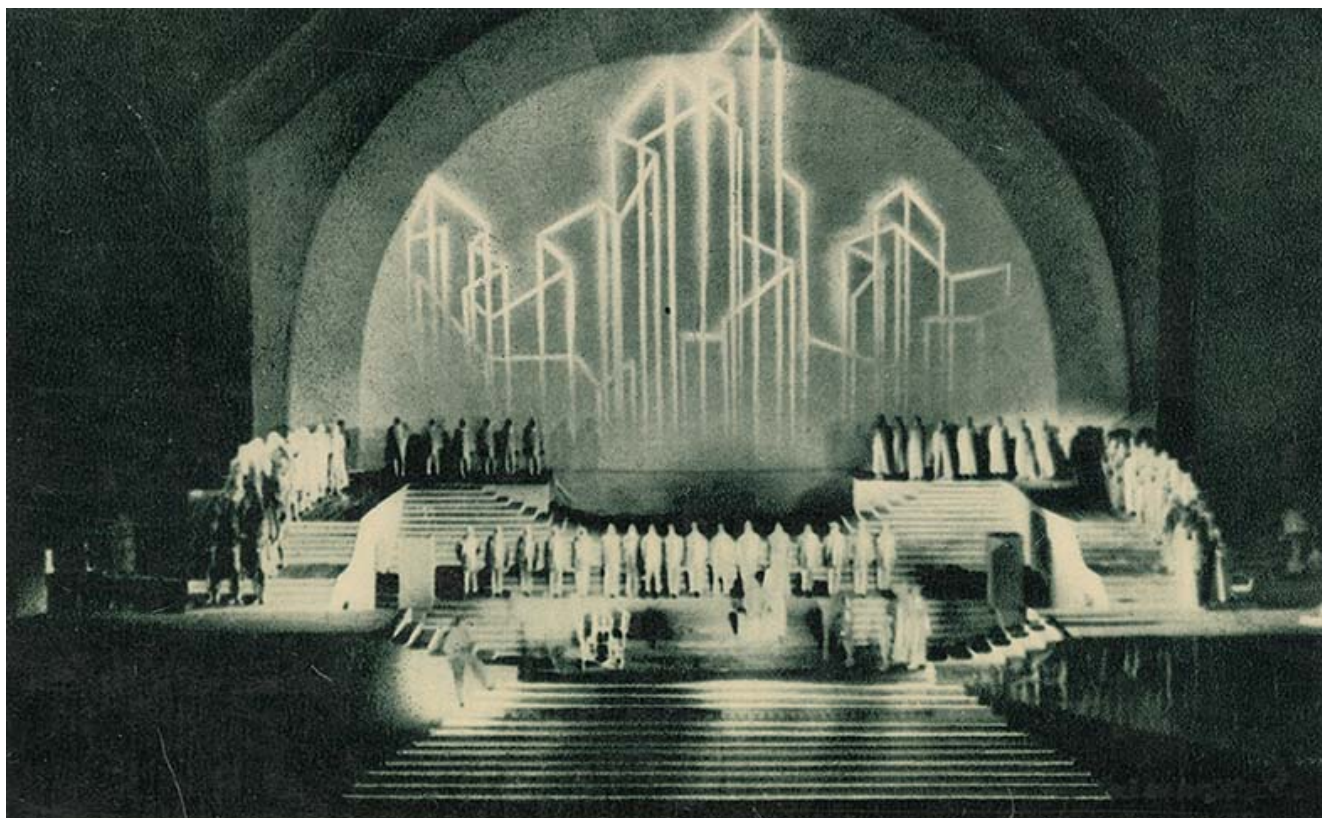

140 Years - Dream on stage. Imre Madách: The Tragedy of Man

2023/06/24 - 2024/01/20

Our exhibition presents some particularly interesting documents from the theatre history collection of the Theatre History and Music Collection and from the Historical Photo and Video Collection to mark the 200th anniversary of the birth of Imre Madách and the 140th anniversary of the theatre premiere of *The Tragedy of Man*.

Friday-Saturday: 18.00

Location: research room of the Historical Photo and Video Collection (floor 7)

Starting from the beginning of the history of the *Tragedy* on stage (21 September 1883), we list the most exciting set and costume designs of the first half of the 20th century, as well as photographs of the theatre performances (1926, 1934, 1939).

[2]

[3]

[4]

[5]

Visitors can marvel at the colourful and contemporary visual world with which the directors and designers have brought Madách's great philosophical text to life. Although Madách himself did not intend his drama to be performed on stage, and it would not have been possible under the performance conditions of Romanticism, the theatrical illusionist movement that emerged in the late 1870s, as well as the techniques of stage lighting and architectural set design, made it possible to stage *The Tragedy of Man*, among other things.

[6]

[8]

[9]

Visitors are invited to reflect, discover and reminisce together, with some fascinating moments from the life of our author and the history of the stage of his world-famous work, translated into more than forty languages. Our exhibition introduces the audience to the theatrical history of *The Tragedy of Man* through a variety of technical solutions.